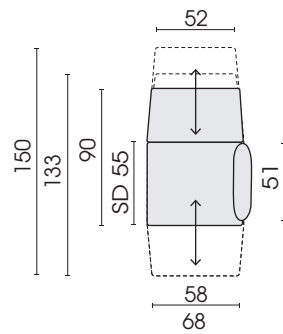

Lower frame, armchair; base plate with rotary system, round (ø 60 cm): optionally made of *metal*, *powder-coated fine structure in black matt* or *metal with stainless steel cover (extra charge)*
Attention! maximum load, rotary system: up to 120 kg

*Zipper piping: optionally in the colours black, red, nature or light grey.

BASE PLATE, ROUND

14.03.2023

SD = Seat depth □ = Label

Chair, narrow

Functional chair
narrow
rotable
with 2 armrests
100F

Functional chair
narrow
rotable
armrest left
102F

Functional chair
narrow
rotable
armrest right
101F

Functional chair
narrow
rotable
without armrest
103F

Each piece of furniture is handmade and unique. Deviations to the listed measurements may be caused by:
1. different upholstery materials (fabric, leather), 2. processing of ticking mats, 3. the pressure to combine individual parts, etc.
The seat comfort of a sofa type with larger seat depth usually differs from one with lower depth.

SD = Seat depth □ = Label

Chair, wide

Functional chair
wide
rotable
with 2 armrests
170F

Functional chair
wide
rotable
armrest left
172F

Functional chair
wide
rotable
armrest right
171F

Functional chair
wide
rotable
without armrest
173F