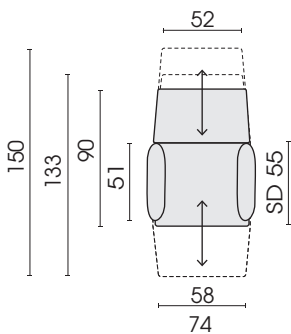

Lower frame, armchair; base plate with rotary system, round (ø 60 cm): optionally made of *metal*, *powder-coated fine structure in black matt* or *metal with stainless steel cover (extra charge)*
Attention! maximum load, rotary system: up to 120 kg

*Zipper piping: optionally in the colours black, red, nature or light grey.

BASE PLATE, ROUND

14.03.2023

SD = Seat depth □ = Label

Chair, narrow

Functional chair
narrow
rotable
with 2 armrests
100F

Functional chair
narrow
rotable
armrest left
102F

Functional chair
narrow
rotable
armrest right
101F

Functional chair
narrow
rotable
without armrest
103F

Each piece of furniture is handmade and unique. Deviations to the listed measurements may be caused by:
1. different upholstery materials (fabric, leather), 2. processing of ticking mats, 3. the pressure to combine individual parts, etc.
The seat comfort of a sofa type with larger seat depth usually differs from one with lower depth.

SD = Seat depth □ = Label

Chair, wide

Functional chair
wide
rotable
with 2 armrests
170F

Functional chair
wide
rotable
armrest left
172F

Functional chair
wide
rotable
armrest right
171F

Functional chair
wide
rotable
without armrest
173F