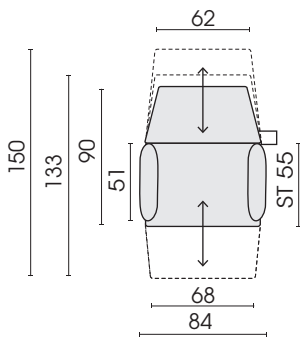

Lower frame, armchair; base plate with rotary system, round (ø 60 cm): optionally made of *metal*, *powder-coated fine structure in black matt* or *metal with stainless steel cover (extra charge)*
Attention! maximum load, rotary system: up to 120 kg

*Zipper piping: optionally in the colours black, red, nature or light grey.

BASE PLATE, ROUND

14.03.2023

SD = Seat depth □ = Label

Chair, narrow

Functional chair
narrow
rotable
with 2 armrests
100F

Functional chair
narrow
rotable
armrest left
102F

Functional chair
narrow
rotable
armrest right
101F

Functional chair
narrow
rotable
without armrest
103F

Each piece of furniture is handmade and unique. Deviations to the listed measurements may be caused by:
1. different upholstery materials (fabric, leather), 2. processing of ticking mats, 3. the pressure to combine individual parts, etc.
The seat comfort of a sofa type with larger seat depth usually differs from one with lower depth.

SD = Seat depth □ = Label

Chair, wide

Functional chair
wide
rotable
with 2 armrests
170F

Functional chair
wide
rotable
armrest left
172F

Functional chair
wide
rotable
armrest right
171F

Functional chair
wide
rotable
without armrest
173F