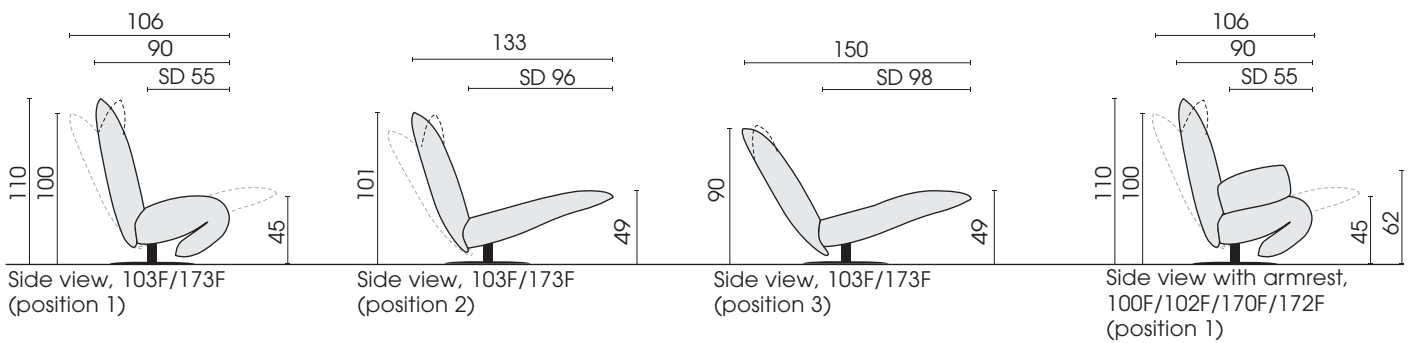

Lower frame, armchair; base plate with rotary system, round (ø 60 cm): optionally made of *metal*, *powder-coated fine structure in black matt* or *metal with stainless steel cover (extra charge)*
Attention! maximum load, rotary system: up to 120 kg

Processing options of main seam / decorative seam

	Plain seam	Lap seam	Raw edged	Moccasin seam extra charge	Twin seam extra charge	KR* (zipper piping) extra charge	Overcast seam extra charge	Piping	Two needle seam	Square seam extra charge
										
Fabric	x					x	x	x		
Leather	x		x			x		x		
Fur										
Fake fur	x									

*Zipper piping: optionally in the colours black, red, nature or light grey.

BASE PLATE, ROUND

14.03.2023

SD = Seat depth □ = Label

Chair, narrow

Functional chair
narrow
rotable
with 2 armrests
100F

Functional chair
narrow
rotable
armrest left
102F

SD = Seat depth □ = Label

Chair, wide

Functional chair
wide
rotable
with 2 armrests
170F

Functional chair
wide
rotable
armrest left
172F

Functional chair
wide
rotable
armrest right
171F

Functional chair
wide
rotable
without armrest
173F