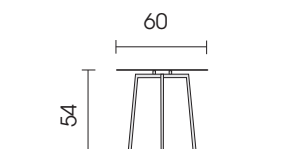

Table 8163

Lower frame: round pipe metal
matt black fine structure
powder- coated

Plate: metall. matt black
fine structure powder- coated

round table
with metal plate,
fine structure
matt black
T47

Each piece of furniture is handmade and unique. Deviations to the listed measurements may be caused by:
1. different upholstery materials (fabric, leather), 2. processing of ticking mats, 3. the pressure to combine individual parts, etc.
The seat comfort of a sofa type with larger seat depth usually differs from one with lower depth.