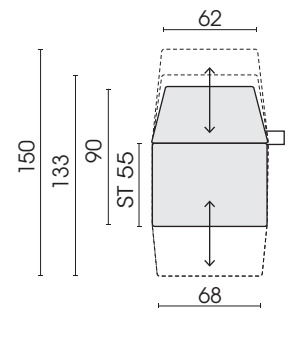

SD = Seat depth □ = Label

Chair, wide

Functional chair
wide
rotable
with 2 armrests
170F

Functional chair
wide
rotable
armrest left
172F

Functional chair
wide
rotable
armrest right
171F

Functional chair
wide
rotable
without armrest
173F