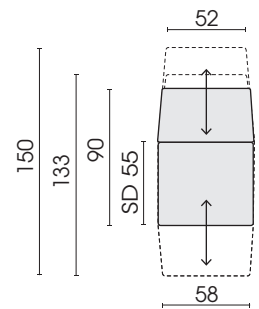

Lower frame, armchair; base plate with rotary system, round (ø 60 cm): optionally made of *metal*, *powder-coated fine structure in black matt* or *metal with stainless steel cover (extra charge)*
Attention! maximum load, rotary system: up to 120 kg

*Zipper piping: optionally in the colours black, red, nature or light grey.

BASE PLATE, ROUND

14.03.2023

SD = Seat depth □ = Label

Chair, narrow

Functional chair
narrow
rotable
with 2 armrests
100F

Functional chair
narrow
rotable
armrest left
102F

Functional chair
narrow
rotable
armrest right
101F

Functional chair
narrow
rotable
without armrest
103F

Each piece of furniture is handmade and unique. Deviations to the listed measurements may be caused by:
1. different upholstery materials (fabric, leather), 2. processing of ticking mats, 3. the pressure to combine individual parts, etc.
The seat comfort of a sofa type with larger seat depth usually differs from one with lower depth.

SD = Seat depth □ = Label

Chair, wide

Functional chair
wide
rotable
with 2 armrests
170F

Functional chair
wide
rotable
armrest left
172F

Functional chair
wide
rotable
armrest right
171F

Functional chair
wide
rotable
without armrest
173F