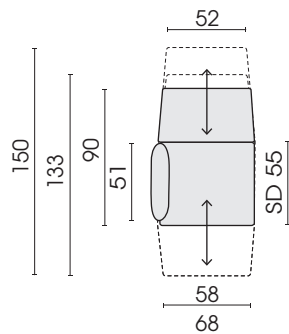

Lower frame, armchair; base plate with rotary system, round (ø 60 cm): optionally made of *metal*, *powder-coated fine structure in black matt* or *metal with stainless steel cover (extra charge)*
Attention! maximum load, rotary system: up to 120 kg

*Zipper piping: optionally in the colours black, red, nature or light grey.

BASE PLATE, ROUND

14.03.2023

SD = Seat depth □ = Label

Chair, narrow

Functional chair
narrow
rotable
with 2 armrests
100F

Functional chair
narrow
rotable
armrest left
102F

Functional chair
narrow
rotable
armrest right
101F

Functional chair
narrow
rotable
without armrest
103F

Each piece of furniture is handmade and unique. Deviations to the listed measurements may be caused by:
1. different upholstery materials (fabric, leather), 2. processing of ticking mats, 3. the pressure to combine individual parts, etc.
The seat comfort of a sofa type with larger seat depth usually differs from one with lower depth.

SD = Seat depth □ = Label

Chair, wide

Functional chair
wide
rotable
with 2 armrests
170F

Functional chair
wide
rotable
armrest left
172F

Functional chair
wide
rotable
armrest right
171F

Functional chair
wide
rotable
without armrest
173F