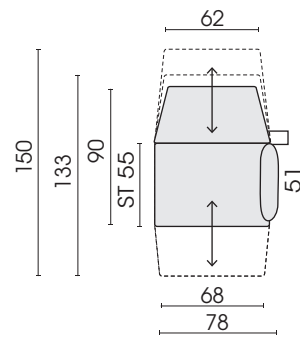

SD = Seat depth □ = Label

Chair, wide

Functional chair
wide
rotable
with 2 armrests
170F

Functional chair
wide
rotable
armrest left
172F

Functional chair
wide
rotable
armrest right
171F

Functional chair
wide
rotable
without armrest
173F