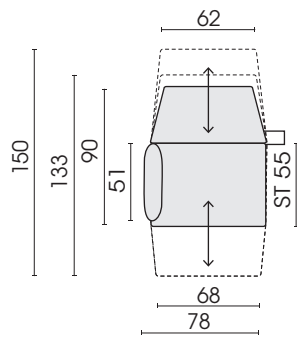

Lower frame, armchair; base plate with rotary system, round (ø 60 cm): optionally made of *metal*, *powder-coated fine structure in black matt* or *metal with stainless steel cover (extra charge)*
Attention! maximum load, rotary system: up to 120 kg

*Zipper piping: optionally in the colours black, red, nature or light grey.

BASE PLATE, ROUND

14.03.2023

SD = Seat depth □ = Label

Chair, narrow

Functional chair
narrow
rotable
with 2 armrests
100F

Functional chair
narrow
rotable
armrest left
102F

Functional chair
narrow
rotable
armrest right
101F

Functional chair
narrow
rotable
without armrest
103F

Each piece of furniture is handmade and unique. Deviations to the listed measurements may be caused by:
1. different upholstery materials (fabric, leather), 2. processing of ticking mats, 3. the pressure to combine individual parts, etc.
The seat comfort of a sofa type with larger seat depth usually differs from one with lower depth.

SD = Seat depth □ = Label

Chair, wide

Functional chair
wide
rotable
with 2 armrests
170F

Functional chair
wide
rotable
armrest left
172F

Functional chair
wide
rotable
armrest right
171F

Functional chair
wide
rotable
without armrest
173F