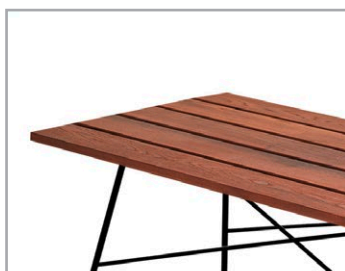

PRODUCT INFORMATION MODEL OD2204 MAMAMIA

© 2022 KURT BEIER & KATI QUINGER

Concrete plate

Wooden plate

Filigree metal lower frame

OD MAMAMIA: COZY TABLE TO MATCH OUR SOFAS AND ARMCHAIRS. FILIGREE STEEL BASE, MATT BLACK, FINE STRUCTURE POWDER-COATED. CHOICE OF NOBLE SURFACES IN SOLID WOOD OR HANDCRAFTED CONCRETE. ALSO AVAILABLE FOR OUTDOOR USE. UNIQUE PIECE PRODUCTION.

Base frame: metal, powder-coated fine structure in black matt.

Outdoor wood, standard surfaces:			
	Larch	Thermo ash	Beam oak
	(brown puttied)	(brown puttied)	(not puttied)
Price group	OPG1	OPG2	OPG2
			
Untreated	*	∅	∅
Oiled	✓	✓	*
Lacquered	*	*	*
Puttied areas may have a different colour appearance depending on the surface. For example, dark putty can look lighter on untreated wood.			
* = Available on request against processing surcharge ✓ = Bullfrog recommendation and standard surface ∅ = These variants are not available			

Concrete table top:		
	Concrete	Our concrete table tops are made of poured concrete. Their low material thickness with high stability is achieved by a glass fibre reinforcement. The concrete table top is coloured throughout and the surface is oiled. Due to the open structure, colour shading may occur on the surface. The table top is light, UV and weather resistant.
	Oiled	
		
	✓	

*Model OD2204 Mama Mia is also available as indoor product!
 For further informations refer to product information 2204 Mama Mia.*

13.07.2022

Tables:

Table,
wooden plate
TH130

Table,
concrete plate
TB130

Each piece of furniture is handmade and unique. Deviations to the listed measurements may be caused by:
1. different upholstery materials (fabric, leather), 2. processing of ticking mats, 3. the pressure to combine individual parts, etc.
The seat comfort of a sofa type with larger seat depth usually differs from one with lower depth.