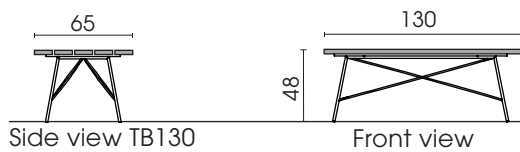

Base frame: metal, powder-coated fine structure in black matt.

Outdoor wood, standard surfaces:			
	Larch	Thermo ash	Beam oak
	(brown puttied)	(brown puttied)	(not puttied)
Price group	OPG1	OPG2	OPG2
			
Untreated	*	∅	∅
Oiled	✓	✓	*
Lacquered	*	*	*
Puttied areas may have a different colour appearance depending on the surface. For example, dark putty can look lighter on untreated wood.			
* = Available on request against processing surcharge ✓ = Bullfrog recommendation and standard surface ∅ = These variants are not available			

*Model OD2204 Mama Mia is also available as indoor product!
 For further informations refer to product information 2204 Mama Mia.*

13.07.2022

Tables:

Table,
wooden plate
TH130

Table,
concrete plate
TB130

Each piece of furniture is handmade and unique. Deviations to the listed measurements may be caused by:
1. different upholstery materials (fabric, leather), 2. processing of ticking mats, 3. the pressure to combine individual parts, etc.
The seat comfort of a sofa type with larger seat depth usually differs from one with lower depth.