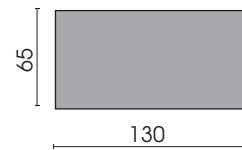

*Model OD2204 Mama Mia is also available as indoor product!
 For further informations refer to product information 2204 Mama Mia.*

13.07.2022

Tables:

Table,
wooden plate
TH130

Table,
concrete plate
TB130

Each piece of furniture is handmade and unique. Deviations to the listed measurements may be caused by:
1. different upholstery materials (fabric, leather), 2. processing of ticking mats, 3. the pressure to combine individual parts, etc.
The seat comfort of a sofa type with larger seat depth usually differs from one with lower depth.