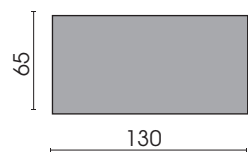

Table,
wooden plate
TH130