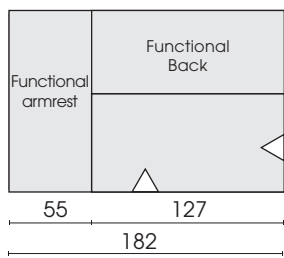

Please specify when ordering.

Types with solid seat (measurements - folded down position)

Sofa 2-seat
armrest left
220

Sofa 2-seat
armrest right
210

Sofa 2,5-seat
armrest left
258

Sofa 2,5-seat
armrest right
257

Types with manual lateral seat adjustment* (measurements - folded down position)

* REGISTERED GERMAN UTILITY MODEL DBGM.

Each piece of furniture is handmade and unique. Deviations to the listed measurements may be caused by:
 1. different upholstery materials (fabric, leather), 2. processing of ticking mats, 3. the pressure to combine individual parts, etc.
 The seat comfort of a sofa type with larger seat depth usually differs from one with lower depth.