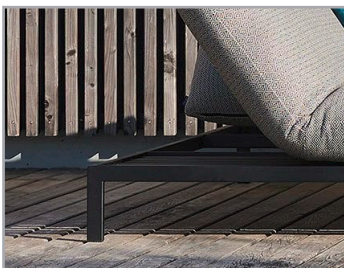

PRODUCT INFORMATION MODEL OD2212 KAYA

© 2022 KURT BEIER & KATI QUINGER

Metal frame, matt black
fine structure coated

Armrest and back
completely foldable

With practical shelf
due to lateral seat adjustment

OD KAYA: THE FREAK CORNER. THE BULLFROG SUCCESS FUNCTION IN A NEW DESIGN. PURISTICALLY CLEAR. ELEMENTS MANUALLY SLIDABLE BY 40 cm. THE METAL FRAME WITH SLIDING FUNCTION IS PARTICULARLY IMPORTANT FOR OUTDOOR USE. LESS WEIGHT AND HARDLY ANY SPACE FOR WATER TO ACCUMULATE. INDIVIDUAL TYPE FINISHES AND OUTDOOR FABRICS CAN BE SELECTED. MATCHING: WIND- AND RAINPROOF COVERS. UNIQUE PIECE PRODUCTION.

Base frame: black matt fine structure powder-coated
Height: 22 cm / **Floor distance:** 18 cm

Processing options of main seam / decorative seam

	Plain seam	Lap seam	KR* (zipper piping) Extra charge	Overcast seam Extra charge	Biese
					
Outdoor fabric	x				
Outdoor leather	x				

*Zipper piping: optionally in the colours black, red, nature or light grey.

Outdoor innercover

Additional protection against moisture penetration is provided by an inner cover made of waterproof fabric. The inner cover can be selected for the respective model at an extra charge.