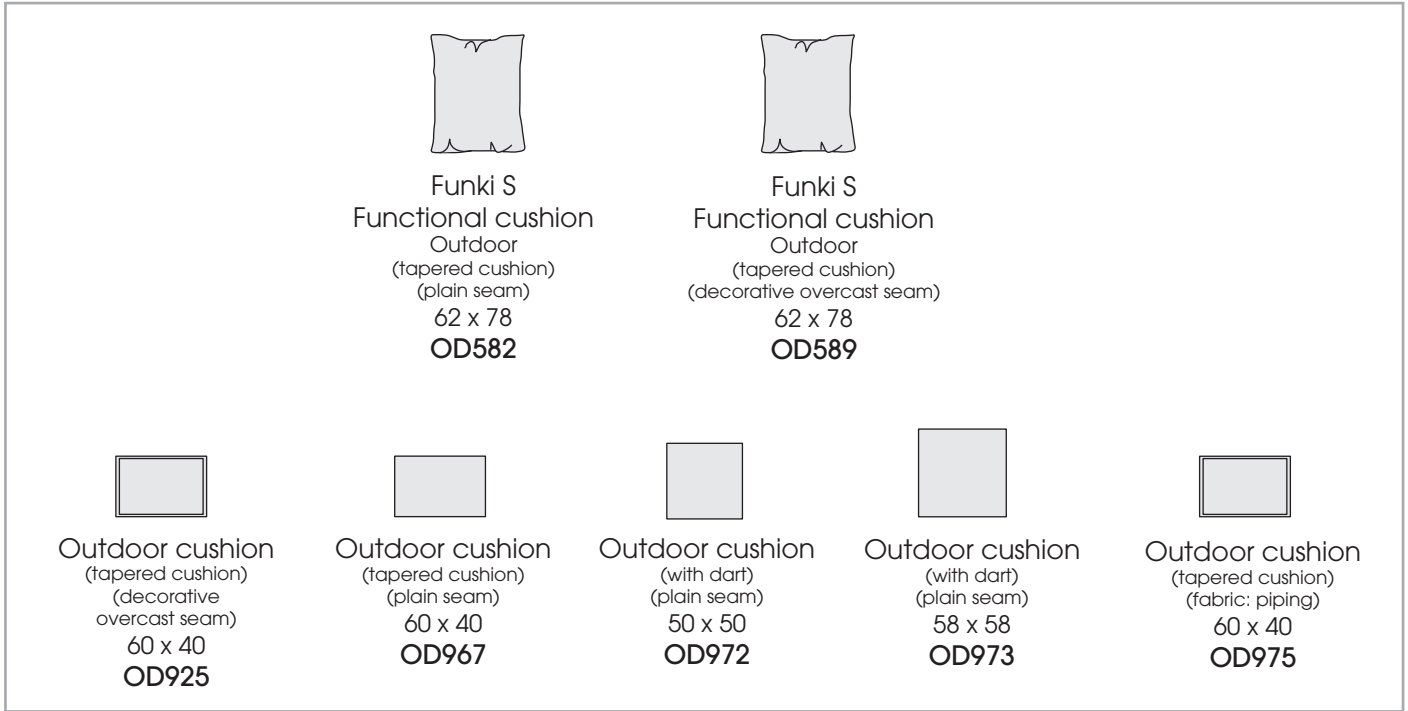

Base frame: black matt fine structure powder-coated
Height: 22 cm / **Floor distance:** 18 cm

Processing options of main seam / decorative seam

	Plain seam	Lap seam	KR* (zipper piping) Extra charge	Overcast seam Extra charge	Biese
					
Outdoor fabric	x				
Outdoor leather	x				

Please specify when ordering.

Types with solid seat (measurements - folded down position)

Sofa 2-seat
armrest left
220

Sofa 2-seat
armrest right
210

Sofa 2,5-seat
armrest left
258

Sofa 2,5-seat
armrest right
257

Folding stool
545

Each piece of furniture is handmade and unique. Deviations to the listed measurements may be caused by:
1. different upholstery materials (fabric, leather), 2. processing of ticking mats, 3. the pressure to combine individual parts, etc.
The seat comfort of a sofa type with larger seat depth usually differs from one with lower depth.

Types with manual lateral seat adjustment* (measurements - folded down position)

* REGISTERED GERMAN UTILITY MODEL DBGM.

Each piece of furniture is handmade and unique. Deviations to the listed measurements may be caused by:
 1. different upholstery materials (fabric, leather), 2. processing of ticking mats, 3. the pressure to combine individual parts, etc.
 The seat comfort of a sofa type with larger seat depth usually differs from one with lower depth.