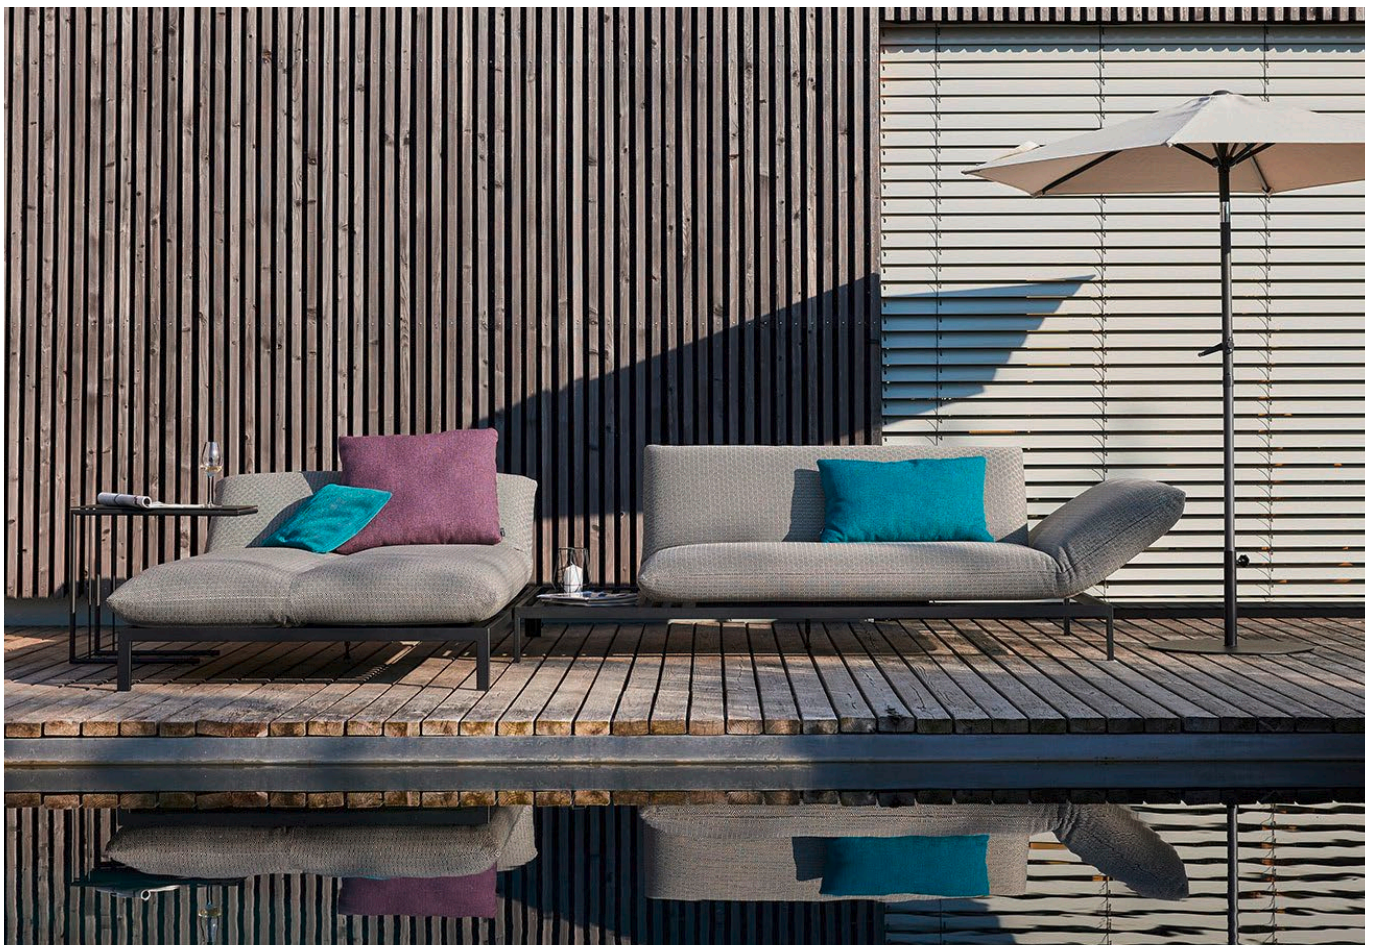

PRODUCT INFORMATION MODEL OD2212 KAYA

© 2022 KURT BEIER & KATI QUINGER

Metal frame, matt black
fine structure coated

Armrest and back
completely foldable

With practical shelf
due to lateral seat adjustment

OD KAYA: THE FREAK CORNER. THE BULLFROG SUCCESS FUNCTION IN A NEW DESIGN. PURISTICALLY CLEAR. ELEMENTS MANUALLY SLIDABLE BY 40 cm. THE METAL FRAME WITH SLIDING FUNCTION IS PARTICULARLY IMPORTANT FOR OUTDOOR USE. LESS WEIGHT AND HARDLY ANY SPACE FOR WATER TO ACCUMULATE. INDIVIDUAL TYPE FINISHES AND OUTDOOR FABRICS CAN BE SELECTED. MATCHING: WIND- AND RAINPROOF COVERS. UNIQUE PIECE PRODUCTION.

Base frame: black matt fine structure powder-coated
Height: 22 cm / **Floor distance:** 18 cm

Processing options of main seam / decorative seam

	Plain seam	Lap seam	KR* (zipper piping) Extra charge	Overcast seam Extra charge	Biese
					
Outdoor fabric	x				
Outdoor leather	x				

*Zipper piping: optionally in the colours black, red, nature or light grey.

Outdoor innercover

Additional protection against moisture penetration is provided by an inner cover made of waterproof fabric. The inner cover can be selected for the respective model at an extra charge.