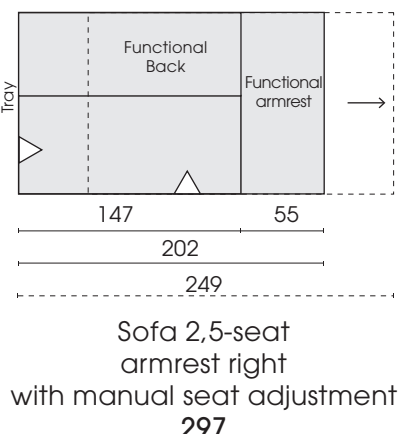

Please specify when ordering.

Types with solid seat (measurements - folded down position)

Sofa 2-seat
armrest left
220

Sofa 2-seat
armrest right
210

Sofa 2,5-seat
armrest left
258

Sofa 2,5-seat
armrest right
257

Folding stool
545

Each piece of furniture is handmade and unique. Deviations to the listed measurements may be caused by:
1. different upholstery materials (fabric, leather), 2. processing of ticking mats, 3. the pressure to combine individual parts, etc.
The seat comfort of a sofa type with larger seat depth usually differs from one with lower depth.

Types with manual lateral seat adjustment* (measurements - folded down position)

* REGISTERED GERMAN UTILITY MODEL DBGM.

Each piece of furniture is handmade and unique. Deviations to the listed measurements may be caused by:
 1. different upholstery materials (fabric, leather), 2. processing of ticking mats, 3. the pressure to combine individual parts, etc.
 The seat comfort of a sofa type with larger seat depth usually differs from one with lower depth.