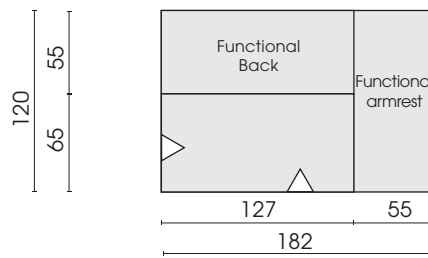

Please specify when ordering.

Types with solid seat (measurements - folded down position)

Sofa 2-seat
armrest left
220

Sofa 2-seat
armrest right
210

Sofa 2,5-seat
armrest left
258

Sofa 2,5-seat
armrest right
257