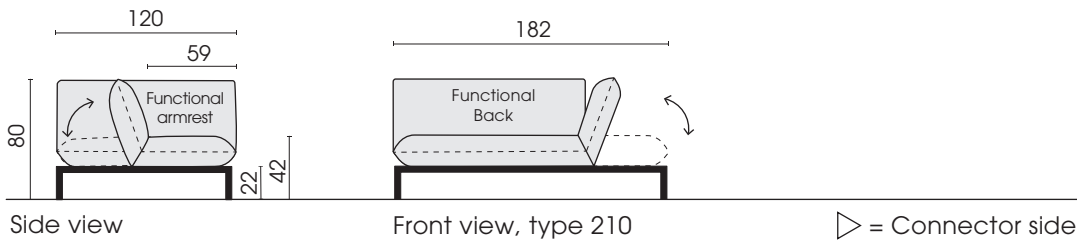

Types with solid seat (measurements - folded down position)