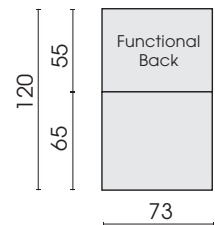

Please specify when ordering.

Types with solid seat (measurements - folded down position)

Sofa 2-seat
armrest left
220

Sofa 2-seat
armrest right
210

Sofa 2,5-seat
armrest left
258

Sofa 2,5-seat
armrest right
257

Folding stool
545

Each piece of furniture is handmade and unique. Deviations to the listed measurements may be caused by:
1. different upholstery materials (fabric, leather), 2. processing of ticking mats, 3. the pressure to combine individual parts, etc.
The seat comfort of a sofa type with larger seat depth usually differs from one with lower depth.

Types with manual lateral seat adjustment* (measurements - folded down position)

* REGISTERED GERMAN UTILITY MODEL DBGM.

Each piece of furniture is handmade and unique. Deviations to the listed measurements may be caused by:
 1. different upholstery materials (fabric, leather), 2. processing of ticking mats, 3. the pressure to combine individual parts, etc.
 The seat comfort of a sofa type with larger seat depth usually differs from one with lower depth.