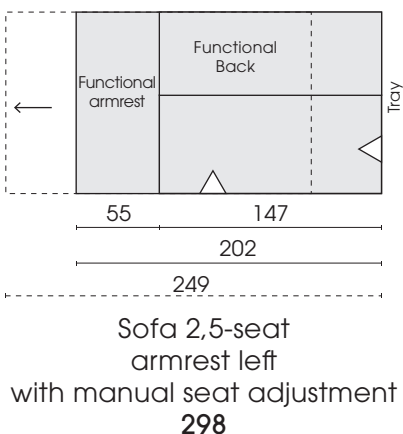

Base frame: black matt fine structure powder-coated
Height: 22 cm / **Floor distance:** 18 cm

Processing options of main seam / decorative seam

	Plain seam	Lap seam	KR* (zipper piping) Extra charge	Overcast seam Extra charge	Biese
					
Outdoor fabric	x				
Outdoor leather	x				

Please specify when ordering.

Types with solid seat (measurements - folded down position)

Sofa 2-seat
armrest left
220

Sofa 2-seat
armrest right
210

Sofa 2,5-seat
armrest left
258

Sofa 2,5-seat
armrest right
257

Folding stool
545

Each piece of furniture is handmade and unique. Deviations to the listed measurements may be caused by:
1. different upholstery materials (fabric, leather), 2. processing of ticking mats, 3. the pressure to combine individual parts, etc.
The seat comfort of a sofa type with larger seat depth usually differs from one with lower depth.

Types with manual lateral seat adjustment* (measurements - folded down position)

* REGISTERED GERMAN UTILITY MODEL DBGM.

Each piece of furniture is handmade and unique. Deviations to the listed measurements may be caused by:
 1. different upholstery materials (fabric, leather), 2. processing of ticking mats, 3. the pressure to combine individual parts, etc.
 The seat comfort of a sofa type with larger seat depth usually differs from one with lower depth.