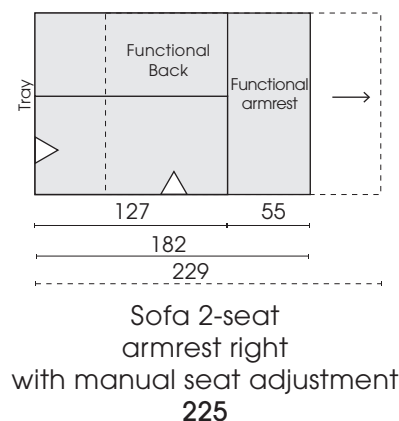

Please specify when ordering.

Types with solid seat (measurements - folded down position)

Sofa 2-seat
armrest left
220

Sofa 2-seat
armrest right
210

Sofa 2,5-seat
armrest left
258

Sofa 2,5-seat
armrest right
257

Folding stool
545

Each piece of furniture is handmade and unique. Deviations to the listed measurements may be caused by:
1. different upholstery materials (fabric, leather), 2. processing of ticking mats, 3. the pressure to combine individual parts, etc.
The seat comfort of a sofa type with larger seat depth usually differs from one with lower depth.

Types with manual lateral seat adjustment* (measurements - folded down position)

* REGISTERED GERMAN UTILITY MODEL DBGM.

Each piece of furniture is handmade and unique. Deviations to the listed measurements may be caused by:
 1. different upholstery materials (fabric, leather), 2. processing of ticking mats, 3. the pressure to combine individual parts, etc.
 The seat comfort of a sofa type with larger seat depth usually differs from one with lower depth.