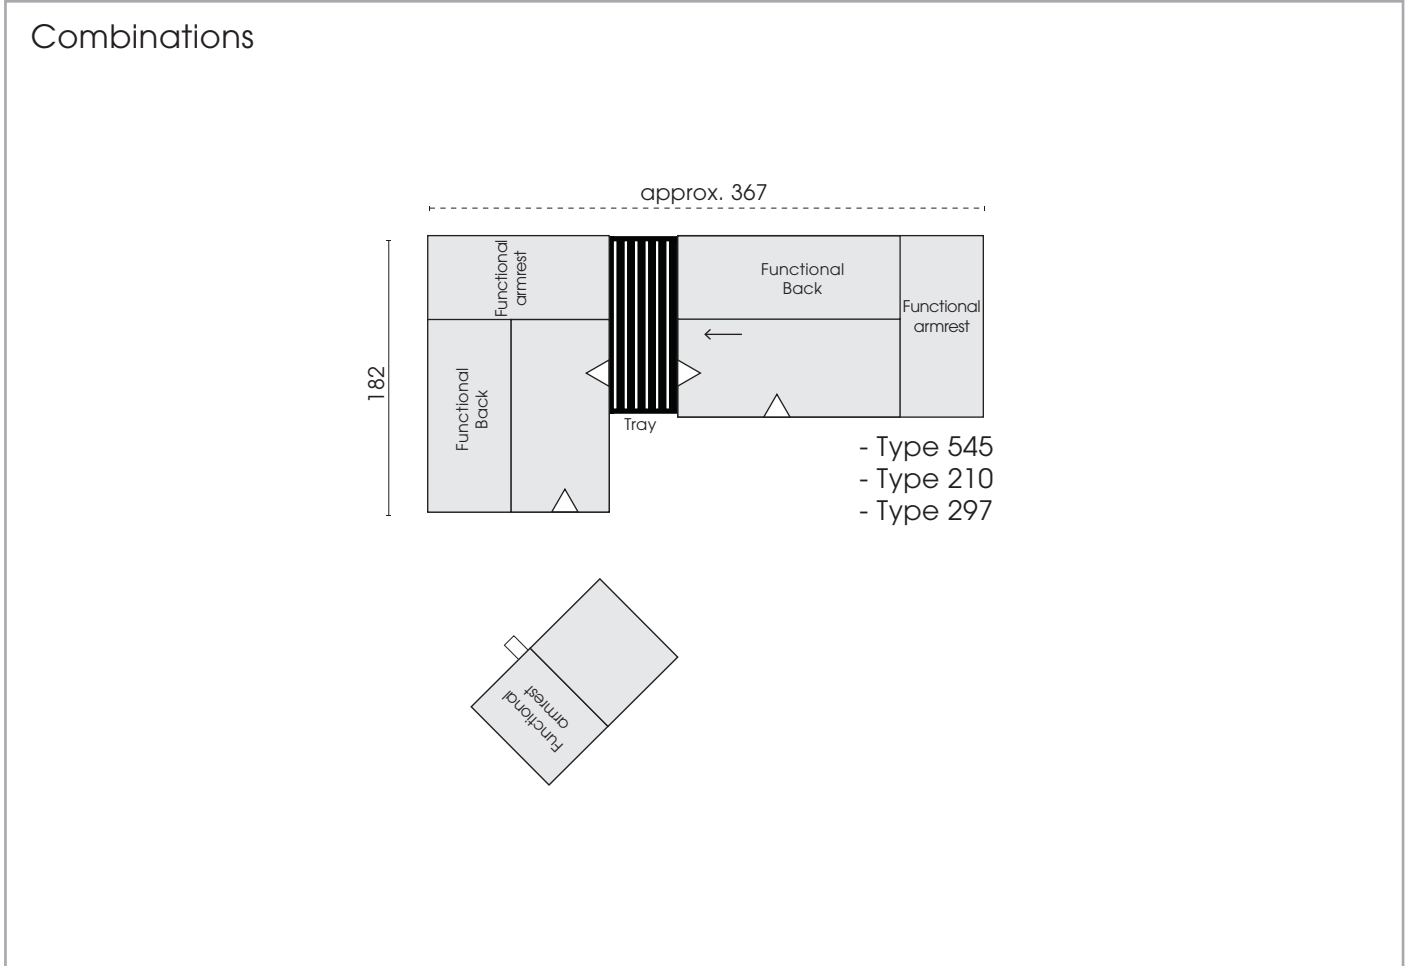

Each piece of furniture is handmade and unique. Deviations to the listed measurements may be caused by:
1. different upholstery materials (fabric, leather), 2. processing of ticking mats, 3. the pressure to combine individual parts, etc.
The seat comfort of a sofa type with larger seat depth usually differs from one with lower depth.