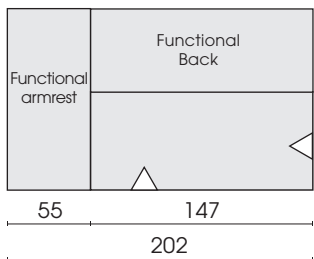

Please specify when ordering.

Types with solid seat (measurements - folded down position)

Sofa 2-seat
armrest left
220

Sofa 2-seat
armrest right
210

Sofa 2,5-seat
armrest left
258

Sofa 2,5-seat
armrest right
257

Folding stool
545

Each piece of furniture is handmade and unique. Deviations to the listed measurements may be caused by:
1. different upholstery materials (fabric, leather), 2. processing of ticking mats, 3. the pressure to combine individual parts, etc.
The seat comfort of a sofa type with larger seat depth usually differs from one with lower depth.

Types with manual lateral seat adjustment* (measurements - folded down position)

* REGISTERED GERMAN UTILITY MODEL DBGM.

Each piece of furniture is handmade and unique. Deviations to the listed measurements may be caused by:
 1. different upholstery materials (fabric, leather), 2. processing of ticking mats, 3. the pressure to combine individual parts, etc.
 The seat comfort of a sofa type with larger seat depth usually differs from one with lower depth.