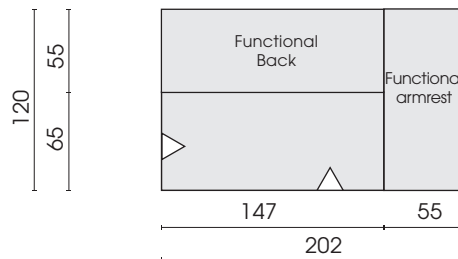

Please specify when ordering.

Types with solid seat (measurements - folded down position)

Sofa 2-seat
armrest left
220

Sofa 2-seat
armrest right
210

Sofa 2,5-seat
armrest left
258

Sofa 2,5-seat
armrest right
257

Types with manual lateral seat adjustment* (measurements - folded down position)

* REGISTERED GERMAN UTILITY MODEL DBGM.

Each piece of furniture is handmade and unique. Deviations to the listed measurements may be caused by:
 1. different upholstery materials (fabric, leather), 2. processing of ticking mats, 3. the pressure to combine individual parts, etc.
 The seat comfort of a sofa type with larger seat depth usually differs from one with lower depth.