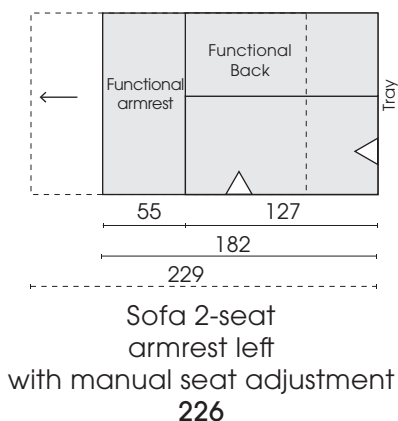

Please specify when ordering.

Types with solid seat (measurements - folded down position)

Sofa 2-seat
armrest left
220

Sofa 2-seat
armrest right
210

Sofa 2,5-seat
armrest left
258

Sofa 2,5-seat
armrest right
257

Folding stool
545

Each piece of furniture is handmade and unique. Deviations to the listed measurements may be caused by:
1. different upholstery materials (fabric, leather), 2. processing of ticking mats, 3. the pressure to combine individual parts, etc.
The seat comfort of a sofa type with larger seat depth usually differs from one with lower depth.

Types with manual lateral seat adjustment* (measurements - folded down position)

* REGISTERED GERMAN UTILITY MODEL DBGM.

Each piece of furniture is handmade and unique. Deviations to the listed measurements may be caused by:
 1. different upholstery materials (fabric, leather), 2. processing of ticking mats, 3. the pressure to combine individual parts, etc.
 The seat comfort of a sofa type with larger seat depth usually differs from one with lower depth.