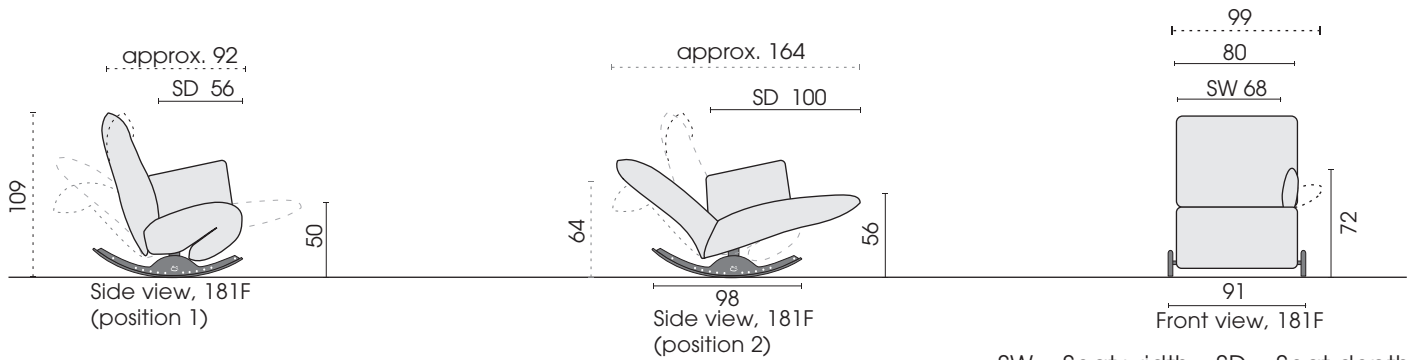

Ceiling height: 230-250 cm

Floor distance: min. 4 cm

5 adjustment possibilities in 5 cm steps:

Possible ceiling heights: 230/235/240/245/250. Attention! A floor distance of 4 cm or more must be ensured.

Model OD0821 ROCKfrog is also available as indoor product!

For further informations refer to product information 0821 ROCKfrog.

Rocking skid: metal, matt black fine structure powder-coated

Rocking skid with rope: metal, matt black fine structure powder-coated

SW = Seat width SD = Seat depth