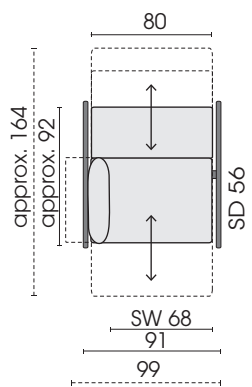

Functional armchair, wide armrest left **182F**