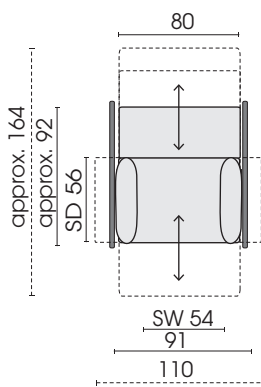

Rocking elements with function

Functional armchair, wide with 2 armrests **180F**