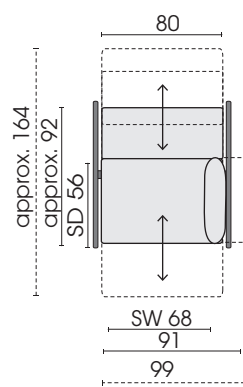

Functional armchair, wide armrest right **181F**