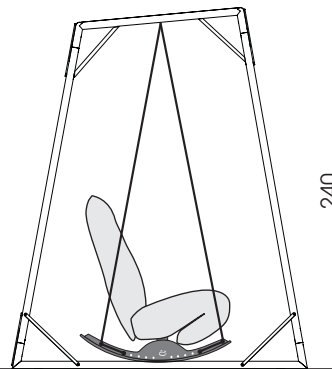

Protective covers (waterproof):

Protective cover for type 180F: SH180F
 Protective cover for type 181F: SH181F
 Protective cover for type 182F: SH182F

Protective cover for type 183F: SH183F
 Protective cover for type 200F: SH200F
 Protective cover for type 230F: SH230F

Rocking frame OD2216 FROGswing (see price list OD2216 FROGswing)

Front side, rocking frame

Side view, rocking frame

Front view, rocking frame, open at the front with sun canopy and weather protection

Side view, rocking frame with sun canopy and weather protection