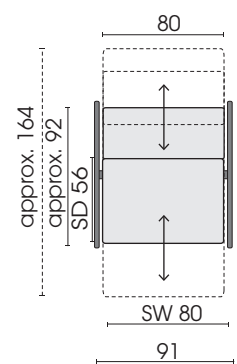

Ceiling height: 230-250 cm

Floor distance: min. 4 cm

5 adjustment possibilities in 5 cm steps:

Possible ceiling heights: 230/235/240/245/250. Attention! A floor distance of 4 cm or more must be ensured.

Model OD0821 ROCKfrog is also available as indoor product!

Rocking elements with function

Functional armchair, wide with 2 armrests **180F**

Functional armchair, wide armrest left **182F**

Functional armchair, wide armrest right **181F**

Functional armchair, wide without armrest **183F**