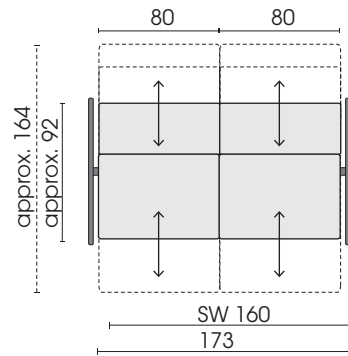

Functional sofa, 2-seat without armrests **230F**

Standard version for motorised drive:

- wireless remote control
- power supply

**Wireless remote control:
Warning of magnetic field.**

Optionally with battery for an extra charge.

Each piece of furniture is handmade and unique. Deviations to the listed measurements may be caused by:
1. different upholstery materials (fabric, leather), 2. processing of ticking mats, 3. the pressure to combine individual parts, etc.
The seat comfort of a sofa type with larger seat depth usually differs from one with lower depth.