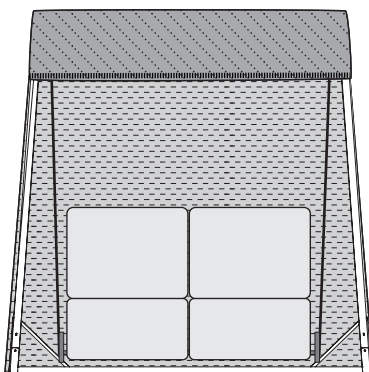

Protective covers (waterproof):

Protective cover for type 180F: SH180F
 Protective cover for type 181F: SH181F
 Protective cover for type 182F: SH182F

Protective cover for type 183F: SH183F
 Protective cover for type 200F: SH200F
 Protective cover for type 230F: SH230F

Rocking frame OD2216 FROGswing (see price list OD2216 FROGswing)

Front side, rocking frame

Side view, rocking frame

Front view, rocking frame, open at the front with sun canopy and weather protection

Side view, rocking frame with sun canopy and weather protection