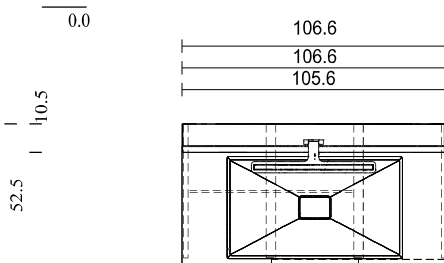

RH 250.0

P\*394 Leuchte  
 P\*51054 LED  
 P\*2119 FFB  
 P\*550 LED

Rows	A			
Front lacquer-grey	Unit carcase lacquer-grey			
Frame (open compartment) bronze coloured	Cover board Ceramic white			
Washbasin type Ceramic white, rectangular				

TEB1 [6bru 1zd5] 23.01.2023

Project number:	957
commission / client	
Customer:	

RH 250.0

Rows

A

TEB1 [6bru 1zd5] 23.01.2023

Front lacquer-grey	Unit carcase lacquer-grey				Project number: <b>957</b>
Frame (open compartment) bronze coloured	Cover board Ceramic white				commission / client
Washbasin type Ceramic white, rectangular					Customer:
					Page 4 / 4