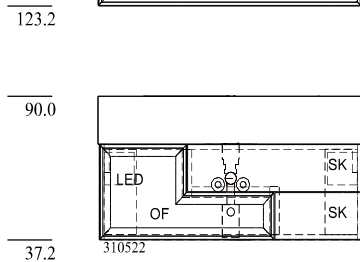

RH 250.0

P\*394 Leuchte  
 P\*51054 LED  
 P\*2119 FFB  
 P\*550 LED

Rows	A			
Front lacquer-grey	Unit carcase lacquer-grey			
Frame (open compartment) bronze coloured	Cover board Ceramic white			
Washbasin type Ceramic white, rectangular				

TEB1 [6bru 1zd5] 23.01.2023

Project number:	957
commission / client	
Customer:	

RH 250.0

Rows

A

TEB1 [6bru 1zd5] 23.01.2023

Front lacquer-grey	Unit carcase lacquer-grey				Project number: <b>957</b>
Frame (open compartment) bronze coloured	Cover board Ceramic white				commission / client
Washbasin type Ceramic white, rectangular					Customer:
					Page 4 / 4