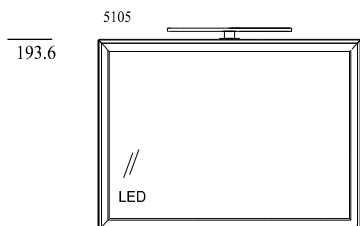

RH 250.0

P\*394 Leuchte  
 P\*51054 LED  
 P\*2119 FFB  
 P\*550 LED

Rows	A			
Front lacquer-grey	Unit carcase lacquer-grey			
Frame (open compartment) bronze coloured	Cover board Ceramic white			
Washbasin type Ceramic white, rectangular				

TEB1 [6bru 1zd5] 23.01.2023

Project number:	957
commission / client	
Customer:	

RH 250.0

Rows

A

TEB1 [6bru 1zd5] 23.01.2023

Front lacquer-grey	Unit carcase lacquer-grey				Project number: <b>957</b>
Frame (open compartment) bronze coloured	Cover board Ceramic white				commission / client
Washbasin type Ceramic white, rectangular					Customer:
					Page 4 / 4