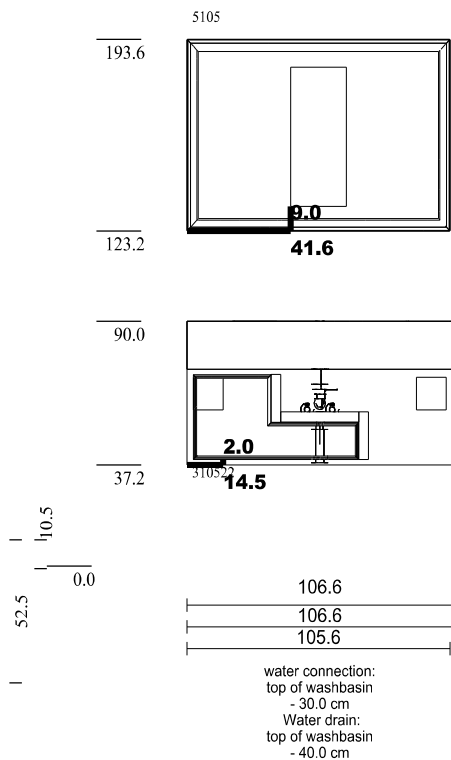

RH 250.0

P\*394 Leuchte  
 P\*51054 LED  
 P\*2119 FFB  
 P\*550 LED

Rows	A			
Front lacquer-grey	Unit carcase lacquer-grey			
Frame (open compartment) bronze coloured	Cover board Ceramic white			
Washbasin type Ceramic white, rectangular				

TEB1 [6bru 1zd5] 23.01.2023

Project number:	957
commission / client	
Customer:	

RH 250.0

Rows

A

TEB1 [6bru 1zd5] 23.01.2023

Front lacquer-grey	Unit carcase lacquer-grey				Project number: <b>957</b>
Frame (open compartment) bronze coloured	Cover board Ceramic white				commission / client
Washbasin type Ceramic white, rectangular					Customer:
					Page 4 / 4