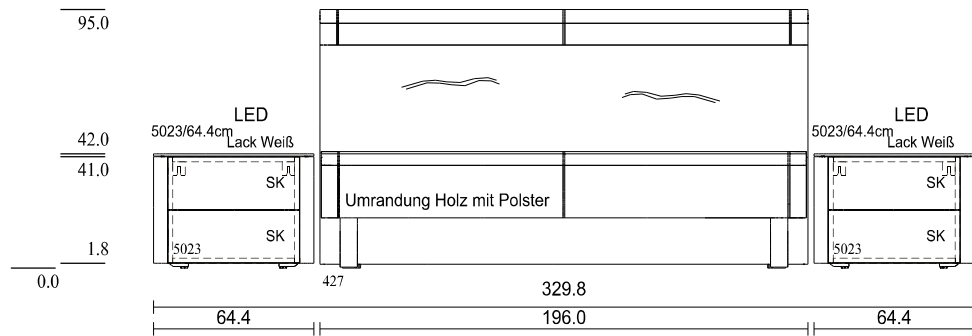

RH 250.0

▲ Special version

1 Handle Handle 052
Handle colour chrome glossy

229.6

*1000 Baukasten Holz
*2020 LED-Bel.

Rows

A

B

GES2 [q9rk jc3d] 19.05.2023

Front / unit carcass Ancillary units Lacquer white	Interior carcass Ancillary units Pure-white lacquer	Shelf Pure-white lacquer	Bed surround Oak natural - knotted	Project number: 468
Accent Units Oak natural - knotted	Unit rear wall Pure-white lacquer	Metal substructure colour chrome glossy	Upholstery 5108 Leather white	commission / client
Top cover surface Lacquer white	Cabinets Pure-white lacquer	Accent wardrobe Oak natural - knotted	Interior carcass wardrobe Lacquer white	Customer:
Handle Push to Open		Headboard Oak natural - knotted		Page 3 / 5

RH 250.0

l*244 Bel
l*242 F-Ra.
l*2119 FF

l*3004 MP Bett mit Umrandung gepolstert

l*244 Bel
l*242 F-Ra.

Rows

C

D

E