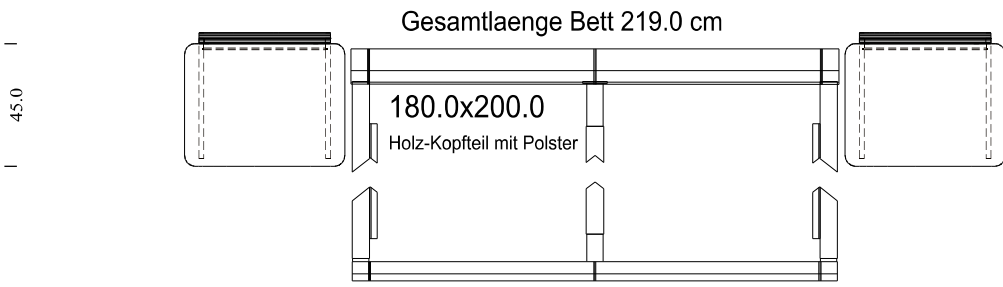

RH 250.0

▲ Special version

1 Handle Handle 052
Handle colour chrome glossy

229.6

*1000 Baukasten Holz
*2020 LED-Bel.

Rows

A

B

GES2 [q9rk jc3d] 19.05.2023

Front / unit carcass Ancillary units Lacquer white	Interior carcass Ancillary units Pure-white lacquer	Shelf Pure-white lacquer	Bed surround Oak natural - knotted	Project number: 468
Accent Units Oak natural - knotted	Unit rear wall Pure-white lacquer	Metal substructure colour chrome glossy	Upholstery 5108 Leather white	commission / client
Top cover surface Lacquer white	Cabinets Pure-white lacquer	Accent wardrobe Oak natural - knotted	Interior carcass wardrobe Lacquer white	Customer:
Handle Push to Open		Headboard Oak natural - knotted		Page 3 / 5

RH 250.0

l*244 Bel
l*242 F-Ra.
l*2119 FF

l*3004 MP Bett mit Umrandung gepolstert

l*244 Bel
l*242 F-Ra.

Rows

C

D

E