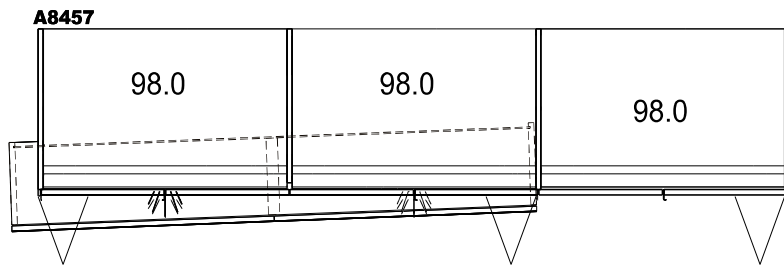

RH 250.0

▲ Special version

1 Handle Handle 052
Handle colour chrome glossy

229.6

*1000 Baukasten Holz
*2020 LED-Bel.

Rows

A

B

GES2 [q9rk jc3d] 19.05.2023

Front / unit carcass Ancillary units Lacquer white	Interior carcass Ancillary units Pure-white lacquer	Shelf Pure-white lacquer	Bed surround Oak natural - knotted	Project number: 468
Accent Units Oak natural - knotted	Unit rear wall Pure-white lacquer	Metal substructure colour chrome glossy	Upholstery 5108 Leather white	commission / client
Top cover surface Lacquer white	Cabinets Pure-white lacquer	Accent wardrobe Oak natural - knotted	Interior carcass wardrobe Lacquer white	Customer:
Handle Push to Open		Headboard Oak natural - knotted		Page 3 / 5

RH 250.0

l*244 Bel
l*242 F-Ra.
l*2119 FF

l*3004 MP Bett mit Umrandung gepolstert

l*244 Bel
l*242 F-Ra.

Rows

C

D

E