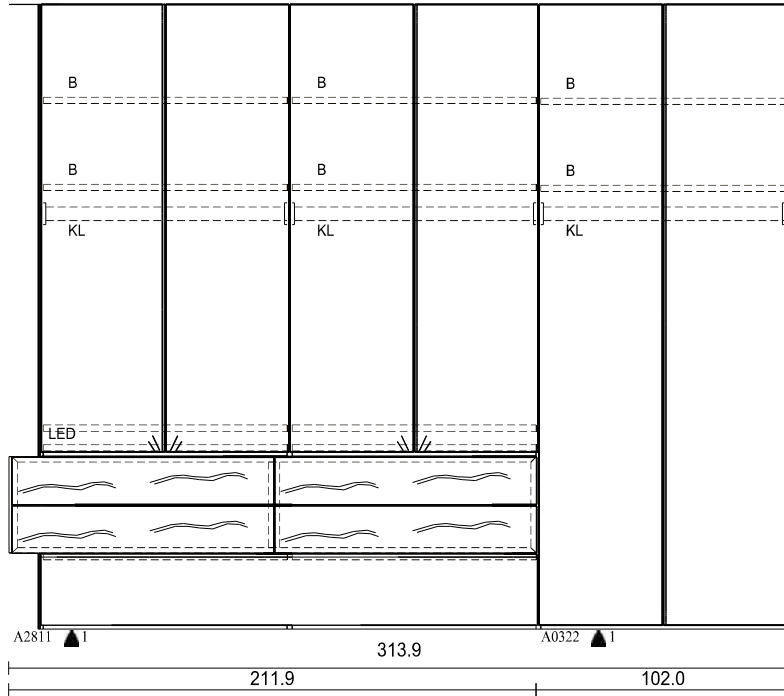

RH 250.0

▲ Special version

1 Handle Handle 052
Handle colour chrome glossy

229.6

*1000 Baukasten Holz
*2020 LED-Bel.

Rows

A

B

GES2 [q9rk jc3d] 19.05.2023

Front / unit carcass Ancillary units Lacquer white	Interior carcass Ancillary units Pure-white lacquer	Shelf Pure-white lacquer	Bed surround Oak natural - knotted	Project number: 468
Accent Units Oak natural - knotted	Unit rear wall Pure-white lacquer	Metal substructure colour chrome glossy	Upholstery 5108 Leather white	commission / client
Top cover surface Lacquer white	Cabinets Pure-white lacquer	Accent wardrobe Oak natural - knotted	Interior carcass wardrobe Lacquer white	Customer:
Handle Push to Open		Headboard Oak natural - knotted		Page 3 / 5

RH 250.0

l*244 Bel
l*242 F-Ra.
l*2119 FF

l*3004 MP Bett mit Umrandung gepolstert

l*244 Bel
l*242 F-Ra.

Rows

C

D

E